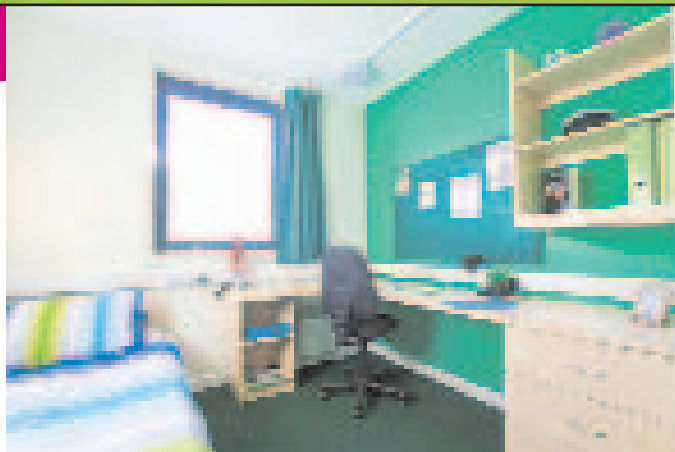

Standard bedroom

- En suite with single bed
- Study desk
- Internet connection
- Wardrobe
- Desk chair
- Shelves
- Underbed storage
- Typical room size 11m²

RENTS FROM
£82.71
PER WEEK
INCLUSIVE OF BILLS

Standard Plus bedroom

- En suite with 4ft bed
- Study desk
- Internet connection
- Wardrobe
- Desk and chair
- Easy chair
- Underbed storage
- Typical room size 14.5m²

RENTS FROM
£84.47
PER WEEK
INCLUSIVE OF BILLS

Deluxe bedroom

- En suite with double bed
- Study desk
- Internet connection
- Wardrobe
- Desk chair
- Easy chair
- Shelves
- Underbed storage
- Typical room size 15.5m²

RENTS FROM
£87.09
PER WEEK
INCLUSIVE OF BILLS