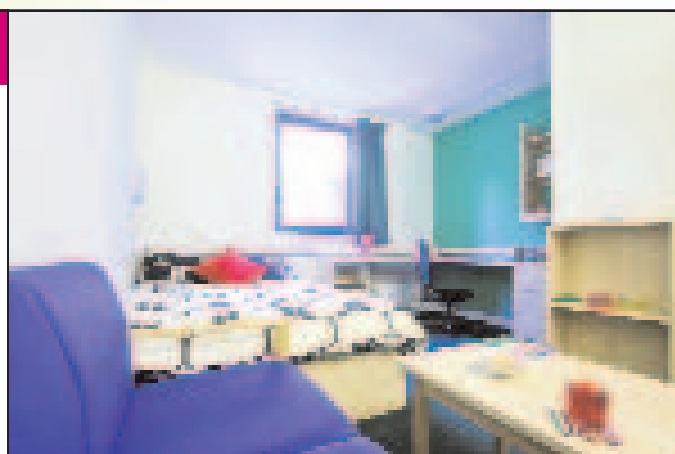

Standard bedroom

- En suite with single bed
- Study desk
- Internet connection
- Wardrobe
- Desk chair
- Shelves
- Underbed storage
- Typical room size 11m²

RENTS FROM
£82.71
PER WEEK
INCLUSIVE OF BILLS

Standard Plus bedroom

- En suite with 4ft bed
- Study desk
- Internet connection
- Wardrobe
- Desk and chair
- Easy chair
- Underbed storage
- Typical room size 14.5m²

RENTS FROM
£84.47
PER WEEK
INCLUSIVE OF BILLS

Deluxe bedroom

- En suite with double bed
- Study desk
- Internet connection
- Wardrobe
- Desk chair
- Easy chair
- Shelves
- Underbed storage
- Typical room size 15.5m²

RENTS FROM
£87.09
PER WEEK
INCLUSIVE OF BILLS